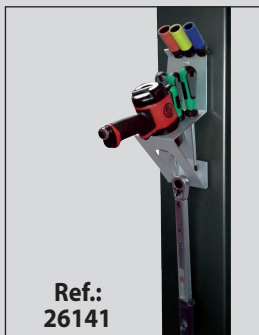

Ref.	Min	kg			
13133M	100 mm	2 Tn	850 Kg.	400/230V - 3,7KW	45"

✓ **Exclusive details**

<p>RELIABLE</p>  <p><i>SlenderTec™</i> Super Strength Column Made in Germany</p>	<p>SOLID</p> 	<p>NON DEFORMABLE</p> 
---	---	--

Ours special profiles **SlenderTec™** Super Strength Column Made in Germany hot rolled, allows us to manufacture extremely resistant and less bulky posts.

High quality guided steel bearings offer longer durability than nylon guides.

The biggest diameter spindle on the market and high quality nuts offer:

- Less wear.
- Longer lasting life.

Maximum reliability, mechanical and electrical.

CASCOS has floor fasteners for your lifts.

Accessories

Magnetic holder for tools

Magnetic air Kit

Integrated power plug (Assembled in factory)