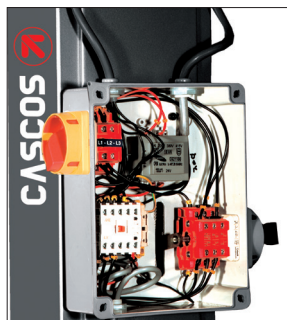

Ref.	Min	kg			
13133M	100 mm	2 Tn	850 Kg.	400/230V - 3,7KW	45"

✓ **Exclusive details**

<p>RELIABLE</p>  <p><i>SlenderTec™</i> Super Strength Column Made in Germany</p>	<p>SOLID</p> 	<p>NON DEFORMABLE</p> 
---	---	--

Ours special profiles **SlenderTec™** Super Strength Column Made in Germany hot rolled, allows us to manufacture extremely resistant and less bulky posts.

High quality guided steel bearings offer longer durability than nylon guides.

The biggest diameter spindle on the market and high quality nuts offer:

- Less wear.
- Longer lasting life.

Maximum reliability, mechanical and electrical.

CASCOS has floor fasteners for your lifts.

Accessories