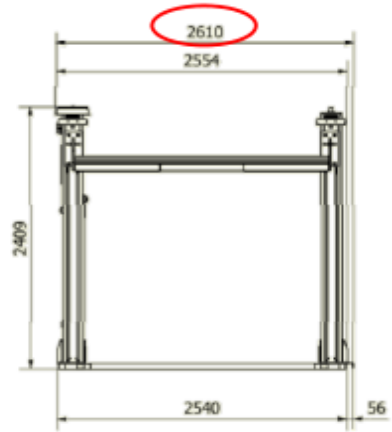

Ref.	Min	kg			
13133M	100 mm	2 Tn	850 Kg.	400/230V - 3,7KW	45"

✓ **Exclusive details**

<p>RELIABLE</p>  <p><i>SlenderTec™</i> Super Strength Column Made in Germany</p>	<p>SOLID</p> 	<p>NON DEFORMABLE</p> 
---	---	--

Ours special profiles **SlenderTec™** Super Strength Column Made in Germany hot rolled, allows us to manufacture extremely resistant and less bulky posts.

High quality guided steel bearings offer longer durability than nylon guides.