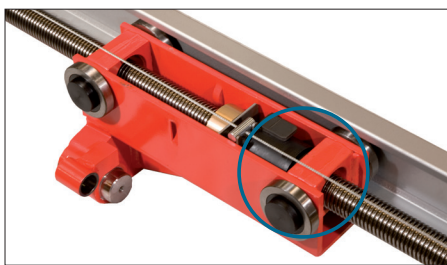

Ref.	Min	kg			
13133M	100 mm	2 Tn	850 Kg.	400/230V - 3,7KW	45"

✓ **Exclusive details**

<p>RELIABLE</p>  <p><i>SlenderTec™</i> Super Strength Column Made in Germany</p>	<p>SOLID</p> 	<p>NON DEFORMABLE</p> 
---	---	--

Ours special profiles **SlenderTec™** Super Strength Column Made in Germany hot rolled, allows us to manufacture extremely resistant and less bulky posts.

High quality guided steel bearings offer longer durability than nylon guides.

The biggest diameter spindle on the market and high quality nuts offer:

- Less wear.
- Longer lasting life.

Maximum reliability, mechanical and electrical.

CASCOS has floor fasteners for your lifts.

Accessories