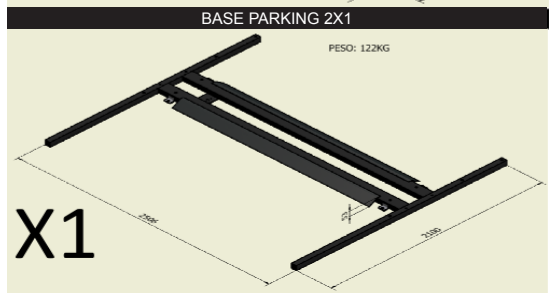

Ref.	Min	kg			
13133M	100 mm	2 Tn	850 Kg.	400/230V - 3,7KW	45"

✓ **Exclusive details**

<p>RELIABLE</p>  <p><i>SlenderTec™</i> Super Strength Column Made in Germany</p>	<p>SOLID</p> 	<p>NON DEFORMABLE</p> 
---	---	--

Ours special profiles **SlenderTec™** Super Strength Column Made in Germany hot rolled, allows us to manufacture extremely resistant and less bulky posts.

High quality guided steel bearings offer longer durability than nylon guides.