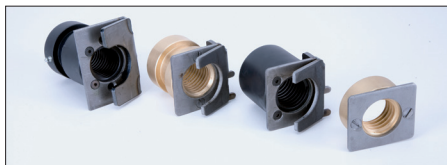

Ref.	Min	kg			
13133M	100 mm	2 Tn	850 Kg.	400/230V - 3,7KW	45"

✓ **Exclusive details**

<p>RELIABLE</p>  <p><i>SlenderTec™</i> Super Strength Column Made in Germany</p>	<p>SOLID</p> 	<p>NON DEFORMABLE</p> 
---	---	--

Ours special profiles **SlenderTec™** Super Strength Column Made in Germany hot rolled, allows us to manufacture extremely resistant and less bulky posts.

High quality guided steel bearings offer longer durability than nylon guides.

The biggest diameter spindle on the market and high quality nuts offer:

- Less wear.
- Longer lasting life.

Maximum reliability, mechanical and electrical.

CASCOS has floor fasteners for your lifts.

Accessories