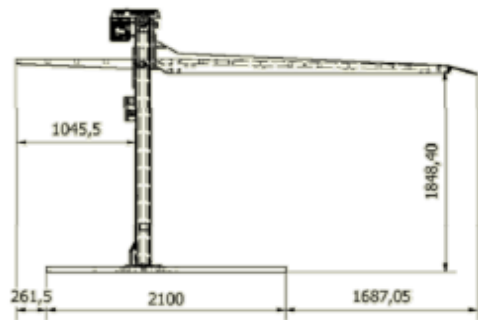

Ref.	Min	kg			
13133M	100 mm	2 Tn	850 Kg.	400/230V - 3,7KW	45"

✓ **Exclusive details**

<p>RELIABLE</p>  <p><i>SlenderTec™</i> Super Strength Column Made in Germany</p>	<p>SOLID</p> 	<p>NON DEFORMABLE</p> 
---	---	--

Ours special profiles **SlenderTec™** Super Strength Column Made in Germany hot rolled, allows us to manufacture extremely resistant and less bulky posts.

High quality guided steel bearings offer longer durability than nylon guides.