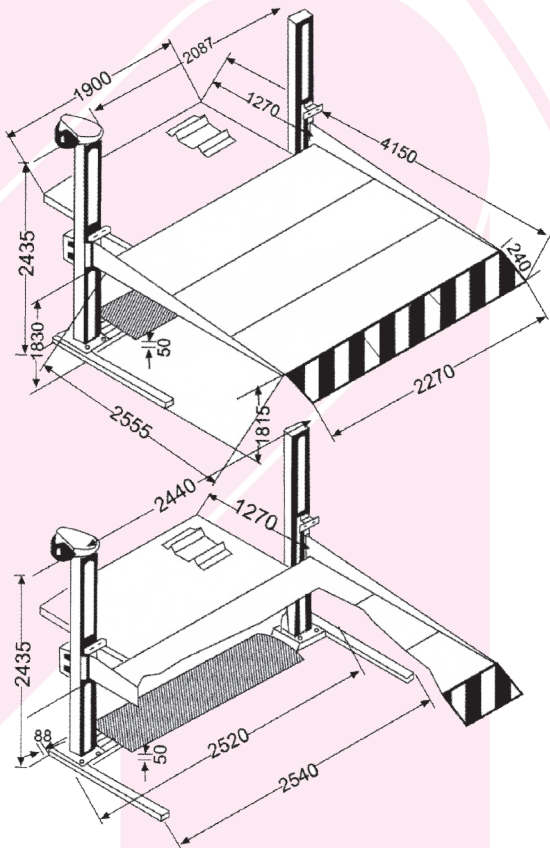

Ref.	Min	kg			
13133M	100 mm	2 Tn	850 Kg.	400/230V - 3,7KW	45"

✓ **Exclusive details**

<p>RELIABLE</p>  <p><i>SlenderTec™</i> Super Strength Column Made in Germany</p>	<p>SOLID</p> 	<p>NON DEFORMABLE</p> 
---	---	--

Ours special profiles **SlenderTec™** Super Strength Column Made in Germany hot rolled, allows us to manufacture extremely resistant and less bulky posts.

High quality guided steel bearings offer longer durability than nylon guides.