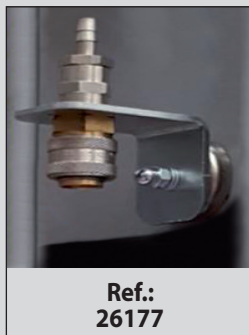

Ours special profiles **SlenderTec™** Super Strength Column Made in Germany hot rolled, allows us to manufacture extremely resistant and less bulky posts.

High quality guided steel bearings offer longer durability than nylon guides.

The biggest diameter spindle on the market and high quality nuts offer:

- Less wear.
- Longer lasting life.

Maximum reliability, mechanical and electrical.

CASCOS has floor fasteners for your lifts.

Accessories

Magnetic holder for tools

Magnetic air Kit

Integrated power plug (Assembled in factory)