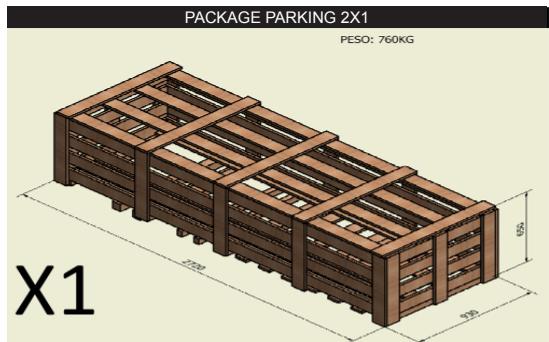

Ref.	Min	kg			
13133M	100 mm	2 Tn	850 Kg.	400/230V - 3,7KW	45"

✓ **Exclusive details**

<p>RELIABLE</p>  <p><i>SlenderTec™</i> Super Strength Column Made in Germany</p>	<p>SOLID</p> 	<p>NON DEFORMABLE</p> 
---	---	--

Ours special profiles **SlenderTec™** Super Strength Column Made in Germany hot rolled, allows us to manufacture extremely resistant and less bulky posts.

High quality guided steel bearings offer longer durability than nylon guides.