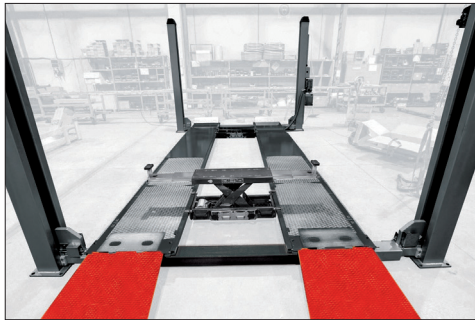

Ref. 13377

4 POST LIFTS C455XL

OPTIONAL EQUIPMENT

Oleopneumatic Jacks

4 Tn