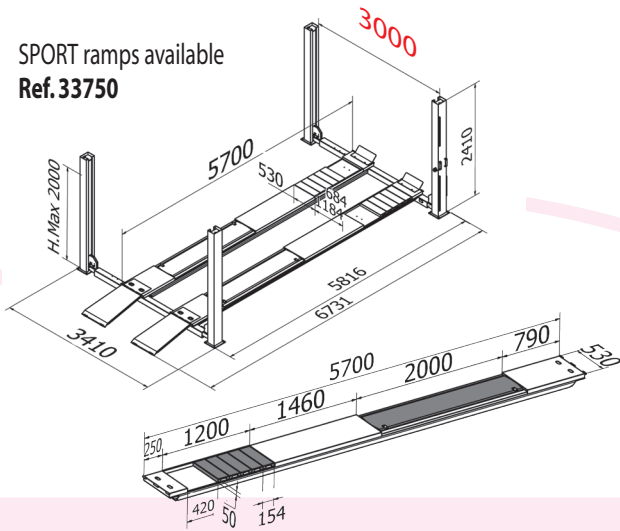

CASCOS

LIFTING PROFESSIONALS

4 POST LIFTS

C455XL

Type	Ref.	Min	kg			
Alignment platform	13377	185 mm	5Tn	1700 Kg.	230-400V/3ph/50Hz/3kW 230V/1ph/50Hz/2,2kW	40"

SPORT ramps available
Ref. 33750