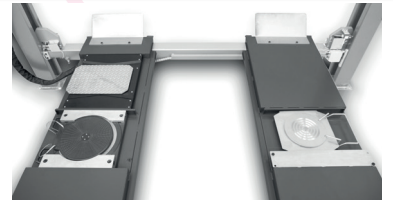

Recesses ready for alignment plates and / or turning plates 50 mm height. The lift includes Steel spacers for smaller turning plates.

VERSIONS WITH PLAY DETECTOR INTEGRATED

Lift includes play detector listed on VOSA accepted equipment, securely integrated on the platform designed with recesses to integrate turning plates and fix them in line with VOSA requirements.

Repairable during at least 10 years.

We ensure spare parts availability during at least this period.