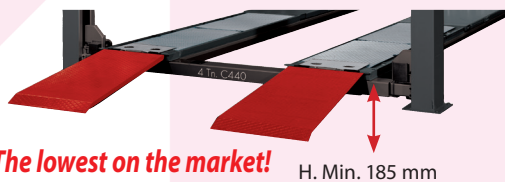

Minimal height

Our platforms descend almost to the ground level avoiding the use of bulky run-up ramps to allow sport cars to go in (and consequently, using less garage area).