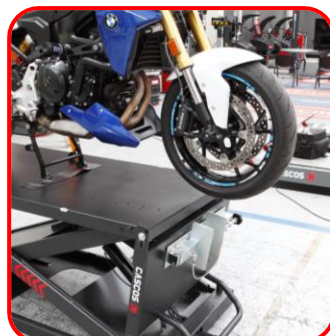

PROFESSIONAL MOTO LIFT

Ref.			
13972	750 Kg	300 Kg	230V – 1.1Kw – 50Hz

- Hydraulic moto lift. Loading capacity: **750 Kg.**
- Lifting city moto vehicles Scooter type and also road bikes.
- For professional use.
- Only model **“Wheel free” type for front & rear tires.**
- Attractive full equipped design.
- Professional hydraulic activation with **mechanical safety systems.**
- Multiple functions. Not bulky. Easy storage.
- User friendly. Easy maintenance.

•Folding front & rear plates

- AUTOMATIC air activated mechanical locking systems.
- Locking system at different heights.

•Hydraulic running.

•Mobile control box & hydraulic group.

- Manual or pneumatic XL clamp optional